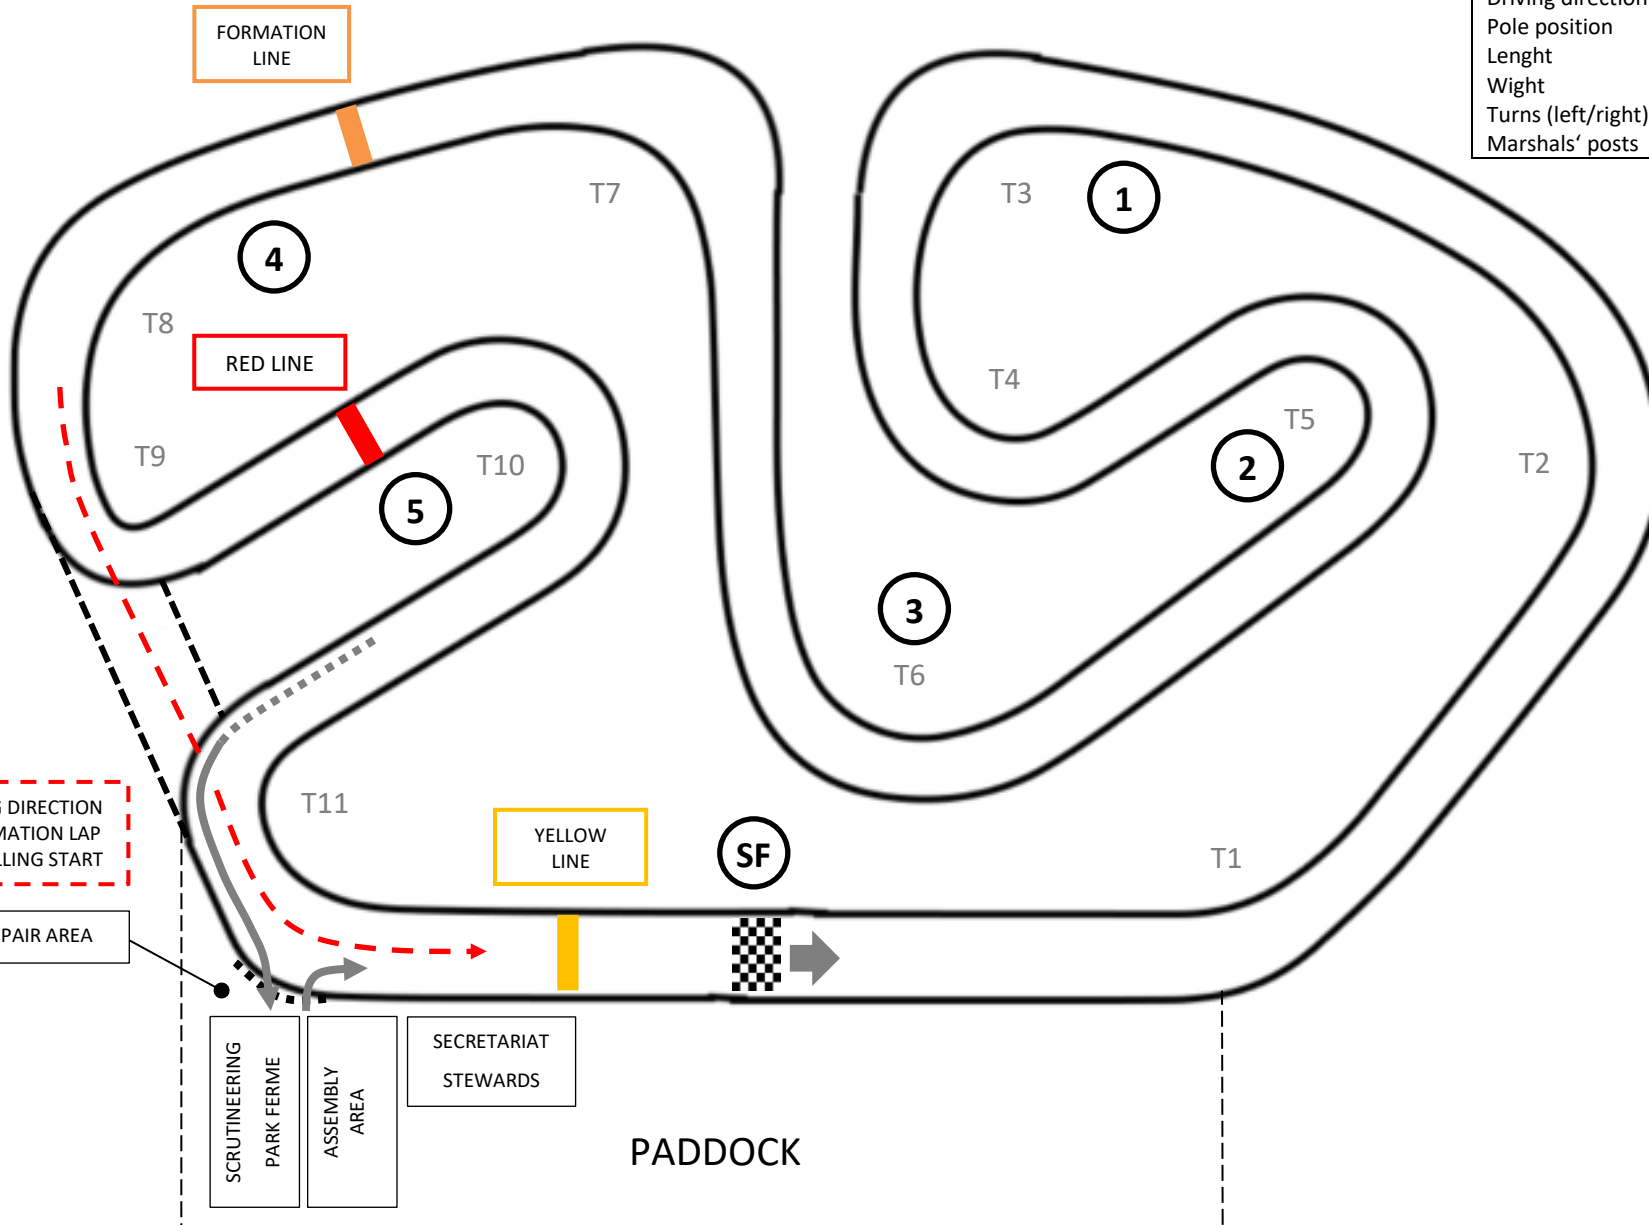

SMALININKAI, CIRCUIT

Smalininkai, Lithuania

Track technical info

Driving direction	anti-clockwise
Pole position	left
Length	1000 meters
Width	10 meters
Turns (left/right)	11 (8/3)
Marshals' posts	5

DRIVING DIRECTION
IN FORMATION LAP
FOR ROLLING START

REPAIR AREA

SCRUTINEERING

PARK FERME

ASSEMBLY
AREA

SECRETARIAT
STEWARDS

PADDOCK