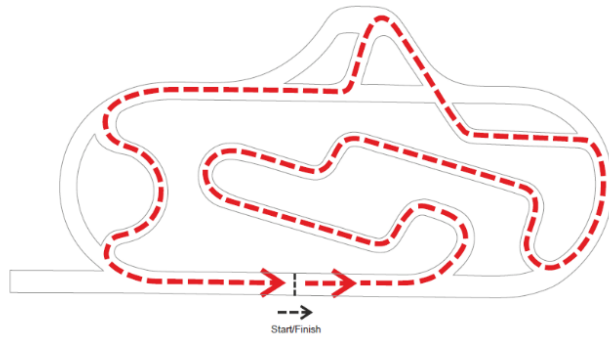

# „333 BALTIC CIRCUIT“

Ropazi, Latvia

### Track technical info

Driving direction	anti-clockwise
Pole position	left
Length	1340 meters
Width	10 meters
Turns (left/right)	14 (7/7)
Marshals' posts	9