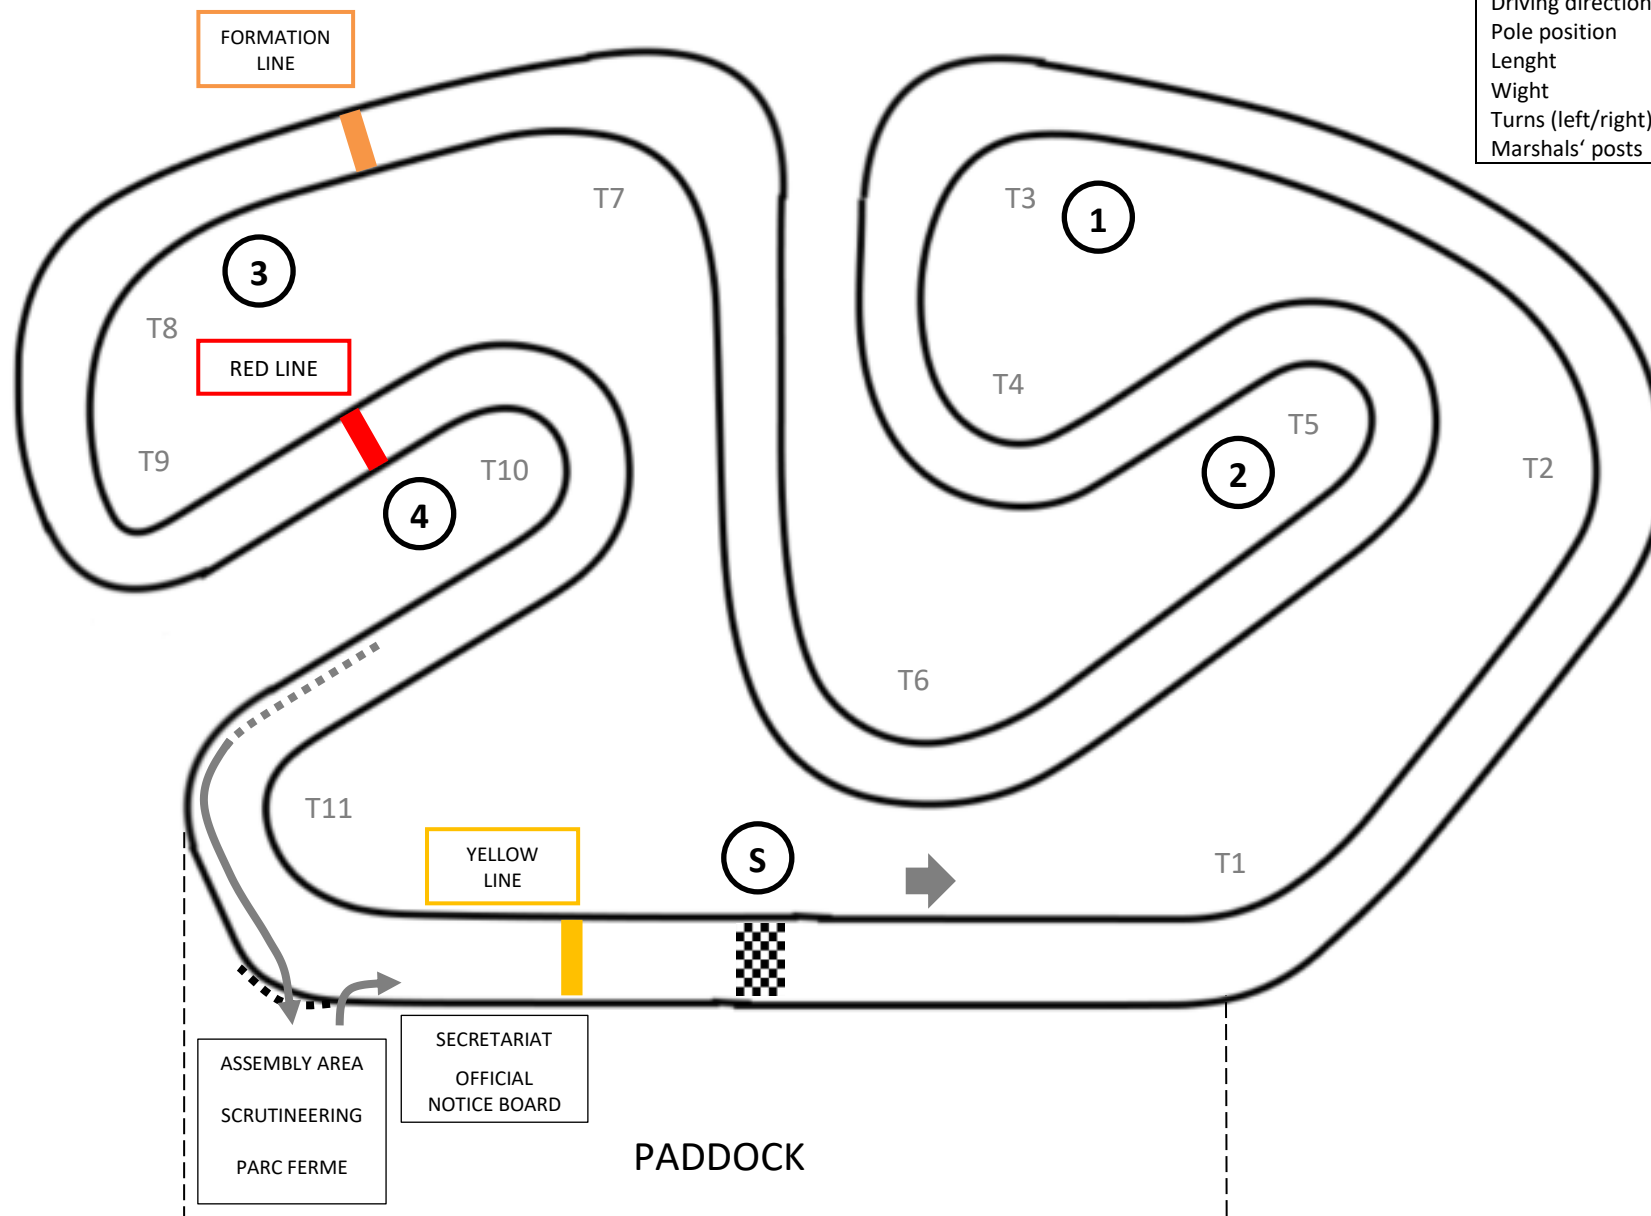

# SMALININKAI, CIRCUIT

Smalininkai, Lithuania

## Track technical info

|                    |                |
|--------------------|----------------|
| Driving direction  | anti-clockwise |
| Pole position      | left           |
| Length             | 1000 meters    |
| Width              | 10 meters      |
| Turns (left/right) | 11 (8/3)       |
| Marshals' posts    | 5              |