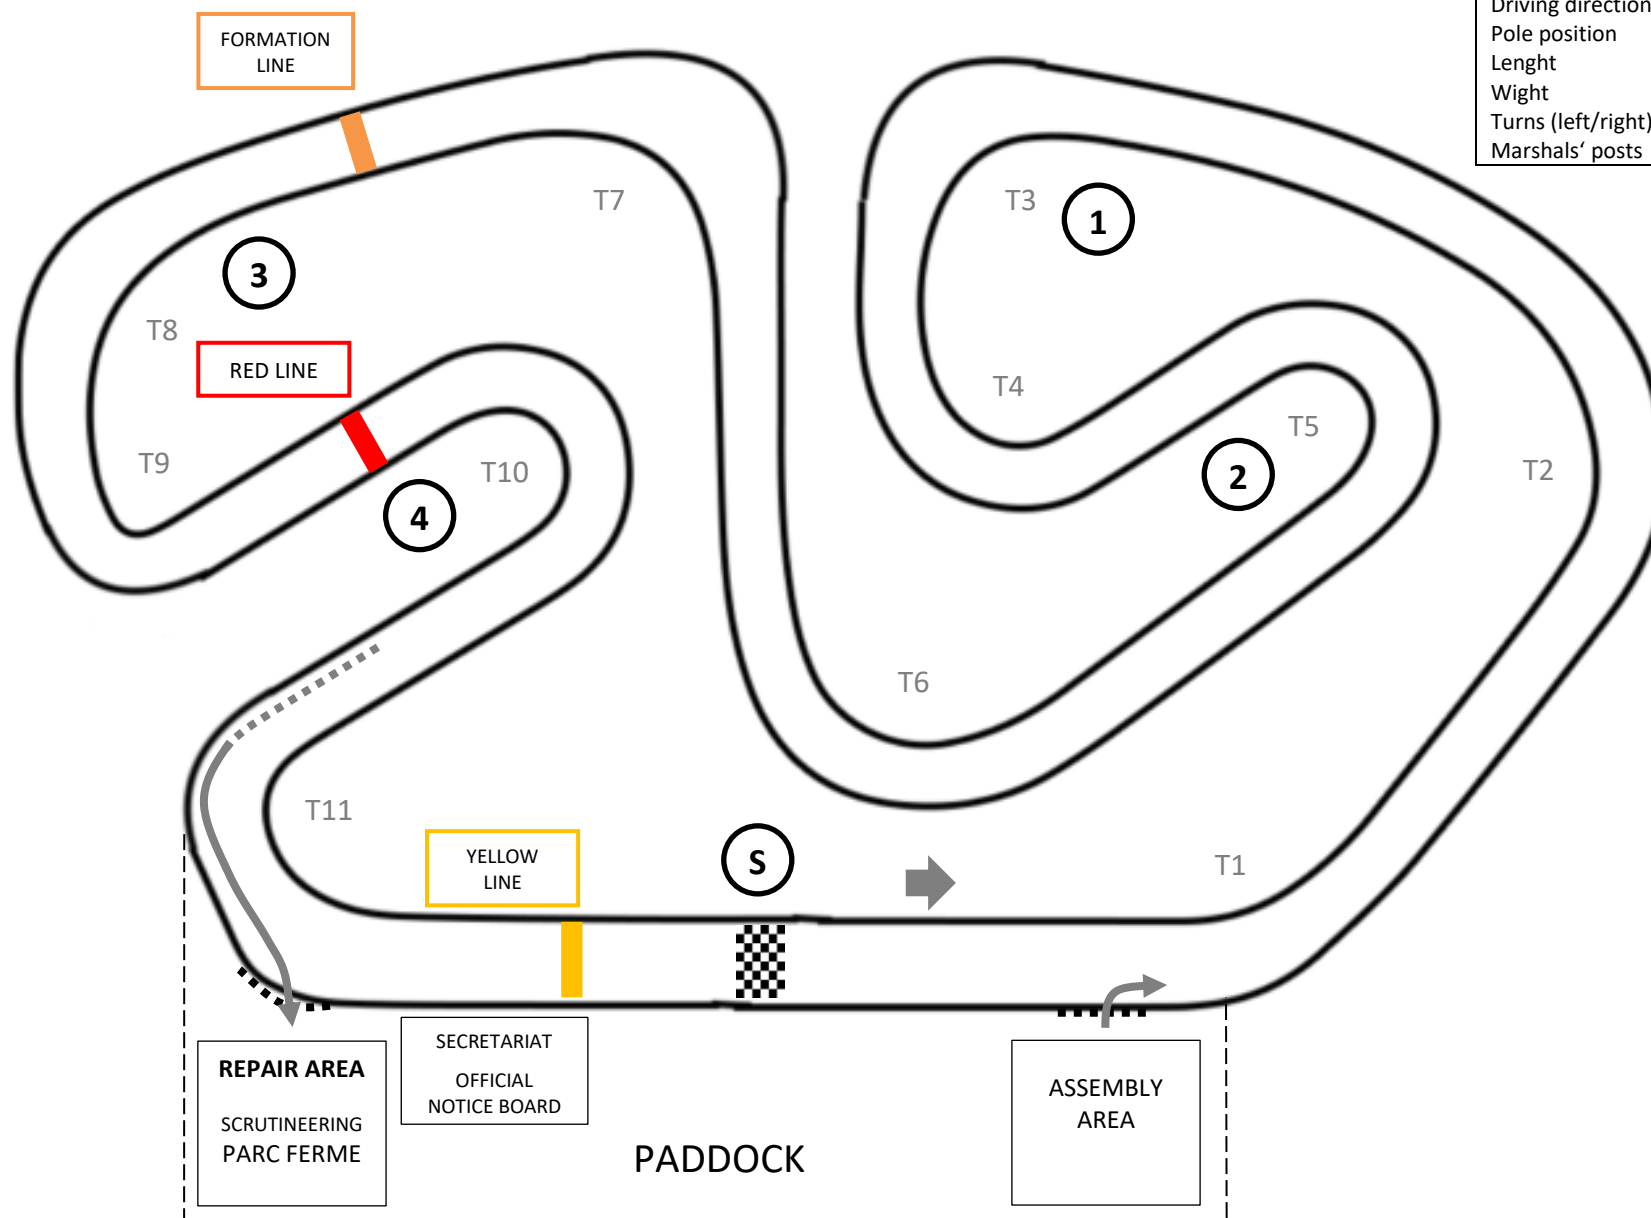

# SMALININKAI, CIRCUIT

Smalininkai, Lithuania

## Track technical info

Driving direction	anti-clockwise
Pole position	left
Length	1000 meters
Width	10 meters
Turns (left/right)	11 (8/3)
Marshals' posts	5