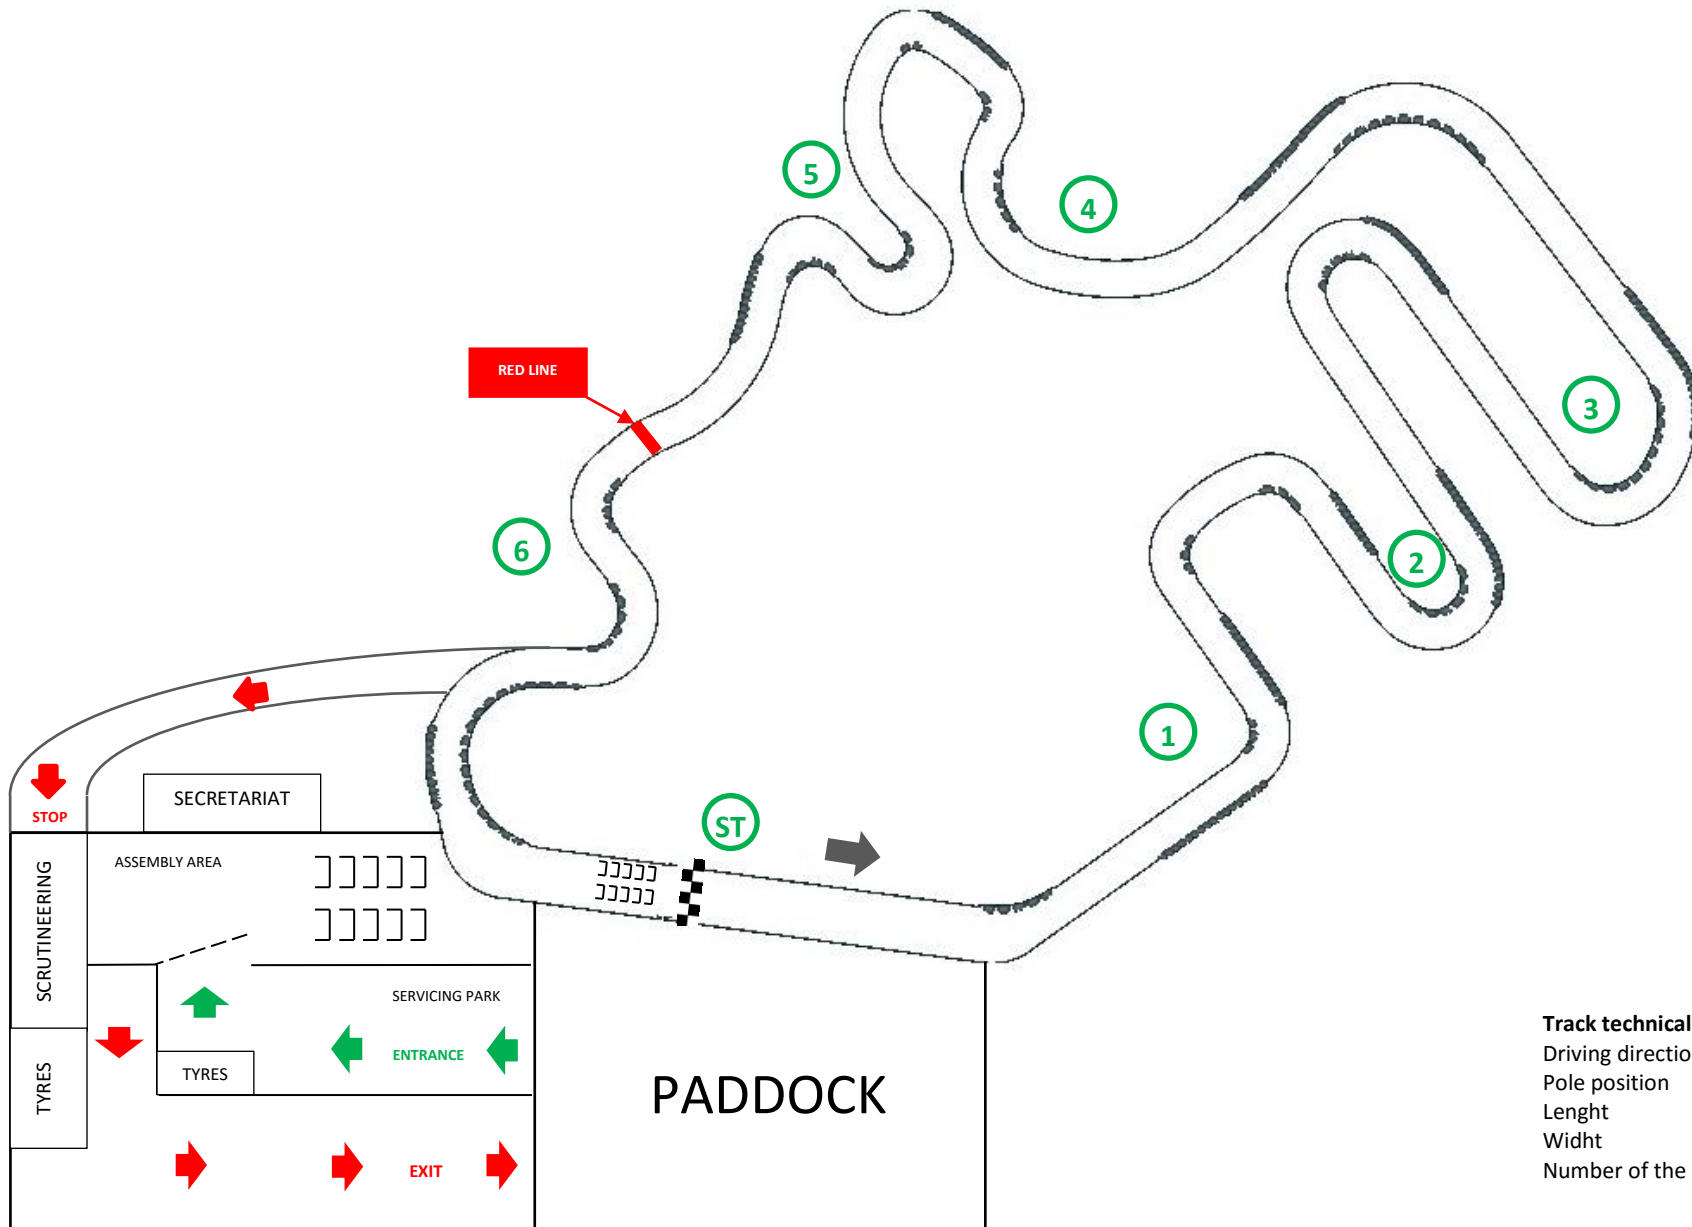

AUKSTADVARIS, CIRCUIT SCHEME

Track technical info

| | |
|-----------------------------|----------------|
| Driving direction | Anti-clockwise |
| Pole position | Left |
| Lenght | 1130 m |
| Widht | 8-12 m |
| Number of the Marshals post | 7 |